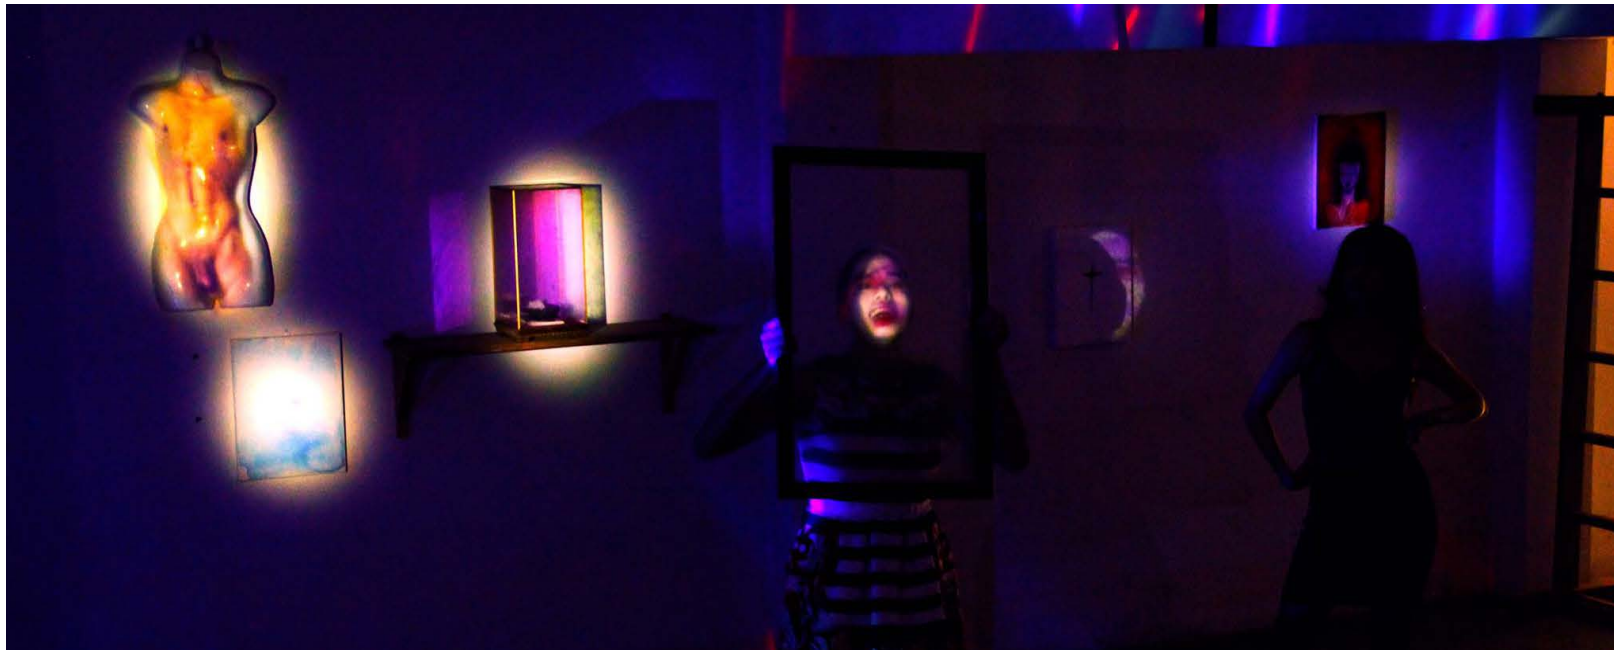

Photo Amale Gadhu (top, left) Xue Chrain (bottom)
Installation Andy Liu
Multimedia Projection Andy Liu
Performers Andy Liu, Riency Chang